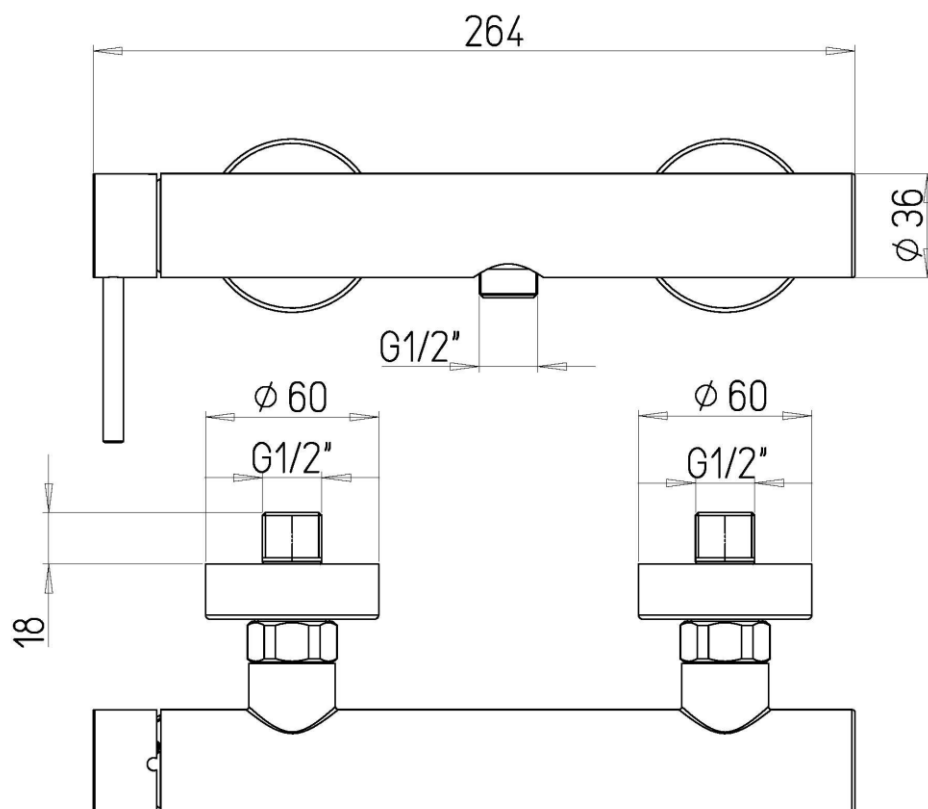

#### FEATURES

Cartridge	ceramic
Cartridge dimension	30 mm
Connection	eccentric fittings G 1/2"
Water outlet	G 1/2"
Shower kit	to be completed with shower kit

disponibile nei seguenti colori:

##### VR10399

Mixing cartridge - D30 mm. - H 59 mm. - square 9x9 mm.