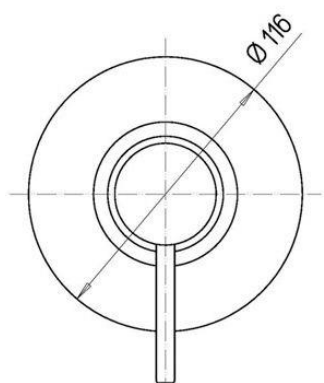

R2041CR

FEATURES

| | |
|---------------------|---|
| Plate | round |
| Cartridge | ceramic |
| Cartridge dimension | 35 mm |
| Water outlet | G 1/2" |
| Water inlet | G 1/2" |
| Kit | complete with external plate and built-in |

disponibile nei seguenti colori:

Cromato

Nero Opaco

SPARE PARTS

VR10699

Mixing cartridge - D35 mm. - H 59 mm. - square 9x9 mm.