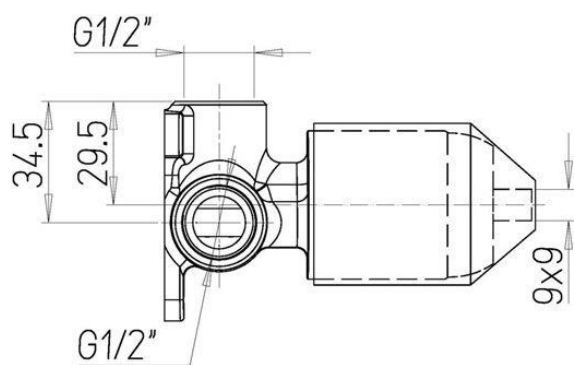

R2041CR

FEATURES

| | |
|---------------------|---|
| Plate | round |
| Cartridge | ceramic |
| Cartridge dimension | 35 mm |
| Water outlet | G 1/2" |
| Water inlet | G 1/2" |
| Kit | complete with external plate and built-in |

disponibile nei seguenti colori:

Cromato

Nero Opaco

SPARE PARTS

VR10699

Mixing cartridge - D35 mm. - H 59 mm. - square 9x9 mm.