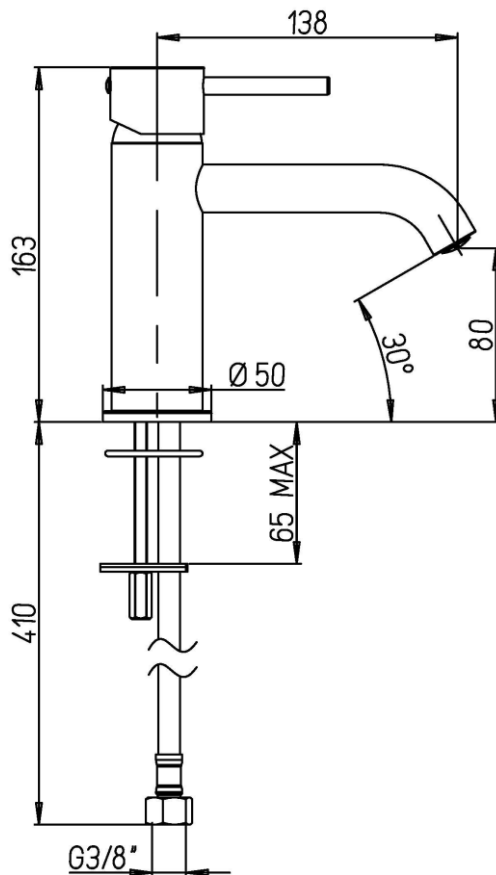

### FEATURES

Spout	fixed
Spout length	138 mm
Spout height	80 mm
Aerator flow rate	6 l/m
Cartridge	ceramic
Cartridge dimension	35 mm
Connection	flexible steel hoses with connection G 3/8"
Outlet	without control rod

### SPARE PARTS

#### VR10499

Mixing cartridge - D35 mm. - H 59 mm. - with superior ring - square 9x9 mm.

Jupdated: 19/09/2023