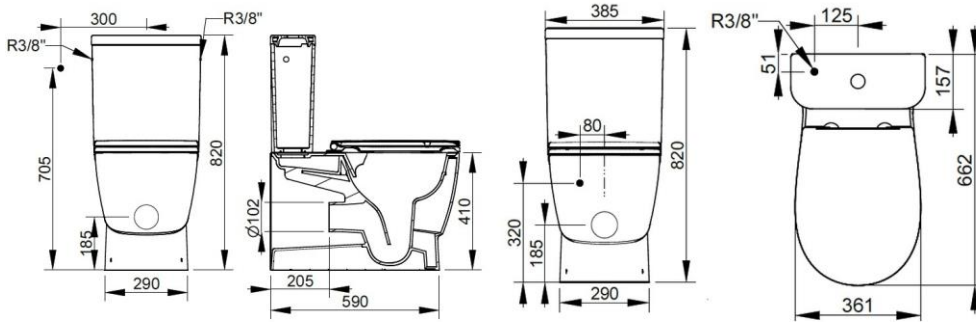

Cod. D552701

White

DOP-No 997

BTW Universal outlet close coupled, for assembly with CC cistern 4,5 L. Necessary equipment: cistern with mechanism, seat and cover, outlet bend in case of vertical installation. Fixation set included.

Width (mm)	360
Depth (mm)	660
Height (mm)	820
Weight (Kg)	31,6
Flush Volume (l)	4,5
Installation	back to wall
Outlet	universal outlet

A		
Curva	Da	a
F950099	58	150
F950399	195	205
F950199	170	260 Max
F951199	Racc.eccentrico 20mm	
F951299	Racc.eccentrico 40mm	

(* Mandatory)

D554001
Close coupled cistern, bottom inlet. Including double flush mechanism and fixation set.

D553901
Close coupled cistern, side inlet. Including double flush mechanism and fixation set.

V9042CR
Double flush cistern mechanism with side inlet and chrome plated button.

F950399

Plastic 'S' outlet bend 90°

F950099

Plastic outlet bend 90°

F950199

Plastic outlet bend 90°, to be installed only on shifted BTW bowl