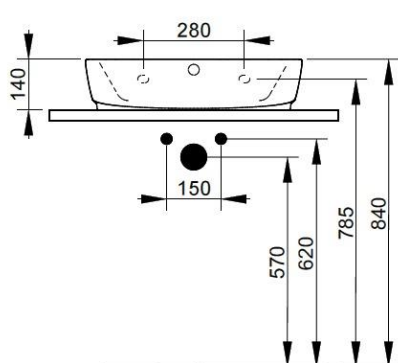

Cod. D551301

White

DOP-No 997

Vessel basin with overflow and central taphole; grinded at the bottom for assembly on furniture. To be installed with compatible fixings according to wall type, not supplied.

Width mm)	600
Depth (mm)	480
Height mm)	140
Weight Kg)	16,5
Overflow hole	Si
Tap Holes	One-hole
Installation	wall mounted