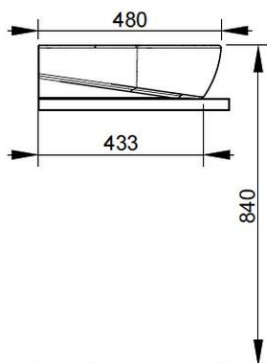

Cod. D551301

White

DOP-No 997

Vessel basin with overflow and central taphole; grinded at the bottom for assembly on furniture. To be installed with compatible fixings according to wall type, not supplied.

Width mm)	600
Depth (mm)	480
Height mm)	140
Weight Kg)	16,5
Overflow hole	Si
Tap Holes	One-hole
Installation	wall mounted