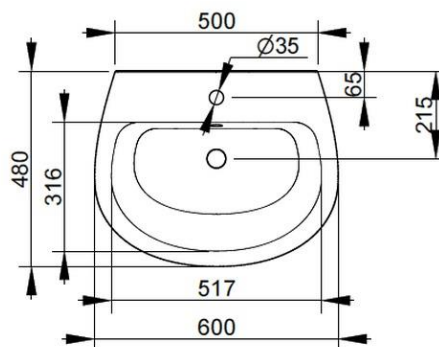

Cod. D551301

White

DOP-No 997

Vessel basin with overflow and central taphole; grinded at the bottom for assembly on furniture. To be installed with compatible fixings according to wall type, not supplied.

Width mm)	600
Depth (mm)	480
Height mm)	140
Weight Kg)	16,5
Overflow hole	Si
Tap Holes	One-hole
Installation	wall mounted