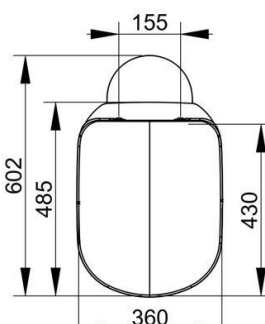

Cod. D522101

White

DOP-No 997

Vertical outlet bowl (comply with UNI law), 4,5 L flush, including fixation set. To be completed with seat and cover

IMMAGINE  
NON DISPONIBILE

Width (mm)	360
Depth (mm)	595
Height (mm)	400
Weight (Kg)	21,3
Flush Volume (l)	4,5
Installation	floor standing
Outlet	