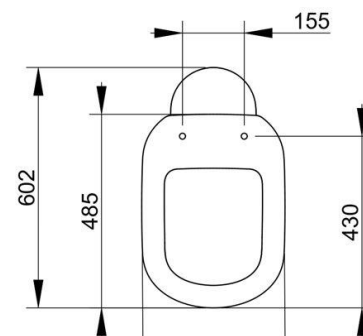

Cod. D522101

White

DOP-No 997

Vertical outlet bowl (comply with UNI law), 4,5 L flush, including fixation set. To be completed with seat and cover

IMMAGINE  
NON DISPONIBILE

Width (mm)	360
Depth (mm)	595
Height (mm)	400
Weight (Kg)	21,3
Flush Volume (l)	4,5
Installation	floor standing
Outlet	

### SEAT and COVER (NOT INCLUDE)

**S523201**

Normal closing seat and cover.

**S523301**

Soft closing seat and cover.

**F954199**

Fixation set for floor standing wc and pedestal