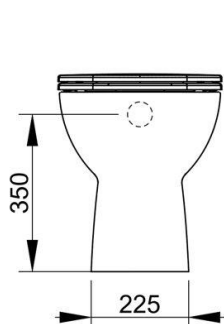

Cod. D522101

White

DOP-No 997

Vertical outlet bowl (comply with UNI law), 4,5 L flush, including fixation set. To be completed with seat and cover

IMMAGINE  
NON DISPONIBILE

Width (mm)	360
Depth (mm)	595
Height (mm)	400
Weight (Kg)	21,3
Flush Volume (l)	4,5
Installation	floor standing
Outlet	