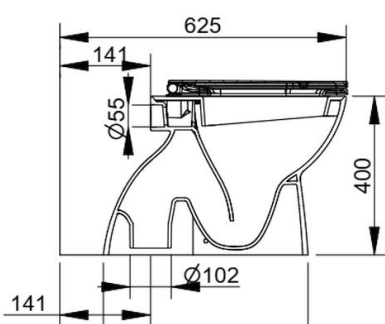

Cod. D522101

White

DOP-No 997

Vertical outlet bowl (comply with UNI law), 4,5 L flush, including fixation set. To be completed with seat and cover

IMMAGINE  
NON DISPONIBILE

Width (mm)	360
Depth (mm)	595
Height (mm)	400
Weight (Kg)	21,3
Flush Volume (l)	4,5
Installation	floor standing
Outlet	

### SEAT and COVER (NOT INCLUDE)

**S523201**

Normal closing seat and cover.

**S523301**

Soft closing seat and cover.

**F954199**

Fixation set for floor standing wc and pedestal