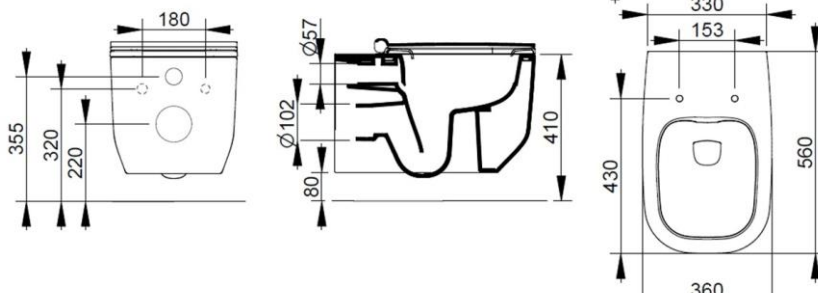

Cod. D502501

White

DOP-No 997

Wall hung bowl, 4,5 L flush, due to rimless system and interior surface design. For assembly with suitable wall mounted chair brackets. Including fixation kit for hidden attachment. To be completed with seat and cover.

Width (mm)	360
Depth (mm)	560
Height (mm)	330
Weight (Kg)	27,60
Flush Volume (l)	4,5
Installation	wall hung
Outlet	horizontal outlet

available colours:

SEAT and COVER (NOT INCLU

PROVIDED FIXINGS / ACCESSORIES