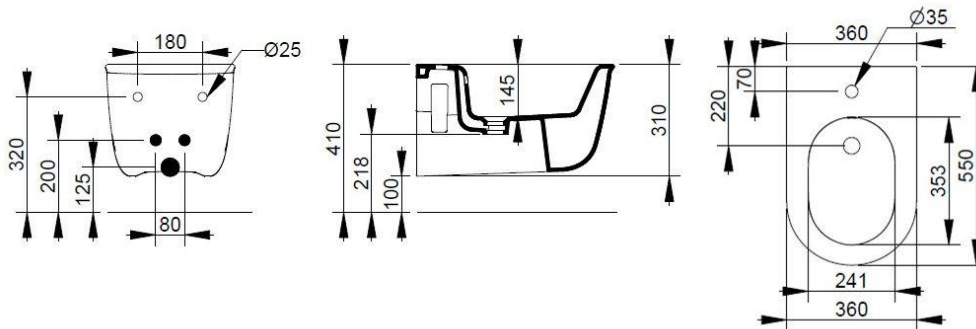

Cod. D482601

White

DOP-No 14528

Wall hung bidet with central taphole. For assembly with suitable wall mounted chair brackets. Including fixation kit for hidden attachment.

Width mm)	358
Depth (mm)	550
Height mm)	410
Weight Kg)	21,20
Overflow hole	Si
Tap Holes	One-hole
Installation	wall hung

available colours:

PROVIDED FIXINGS / ACCESSORIES

F953199

Fixation set for hidden WH installation

NOT PROVIDED FIXINGS / ACCESSORIES / SPARE

(* Mandatory)

V9013CR

Syphon set for wall hung bidet

F953099 *

Chair brackets for wall hung wc/bidet.