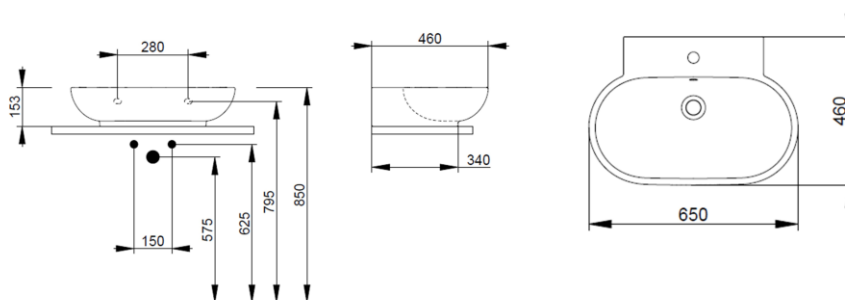

| | |
|---------------|--------------|
| Width mm) | 650 |
| Depth (mm) | 460 |
| Height mm) | 153 |
| Weight Kg) | 20,40 |
| Overflow hole | Si |
| Tap Holes | One-hole |
| Installation | wall mounted |

available colours:

White

Matt White

Matt Black

PROVIDED FIXINGS / ACCESSORIES

V302501

Pop-up waste for basin with D75 ceramic cover.

NOT PROVIDED FIXINGS / ACCESSORIES / SPARE PARTS

(* Mandatory)

V302701

Rod control for pop-up waste with D75 mm ceramic cover

V303299

Hidden syphon for recessed basin with furniture, chrome plated

V303081

Design syphon for basin

V3030CR