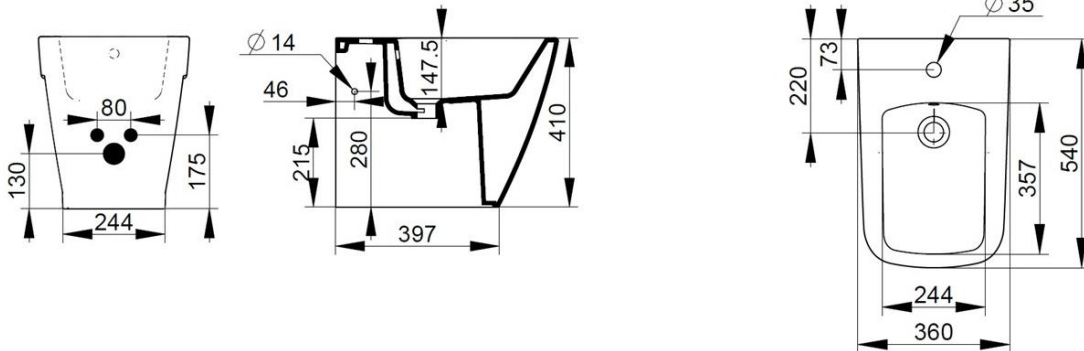

Cod. D433501

White

DOP-No 14528

Back to wall bidet with central taphole; supplied with fixation set for hidden attachment.

Width mm)	360
Depth (mm)	540
Height mm)	410
Weight Kg)	23,00
Overflow hole	Si
Tap Holes	One-hole
Installation	back to wall

available colours:

White

Matt White

Matt Black

PROVIDED FIXINGS / ACCESSORIES

F953299

Fixation set for hidden
BTW installation