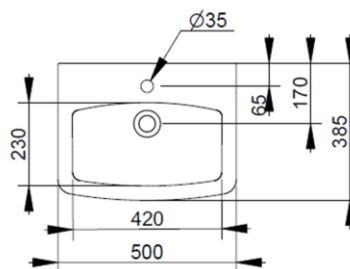

Cod. D431401

White

DOP-No 14688

Wall mounted basin with overflow and central taphole; for assembly alone with syphon. To be installed with compatible fixings according to wall type.

Width mm)	500
Depth (mm)	385
Height mm)	170
Weight Kg)	13,00
Overflow hole	Si
Tap Holes	One-hole
Installation	wall mounted

available colours:

NOT PROVIDED FIXINGS / ACCESSORIES / SPARE PARTS

(* Mandatory)

V3021CR
Push button pop-up waste, with overflow, chrome plated

V303081
Design syphon for basin

V3030CR
Design syphon for basin