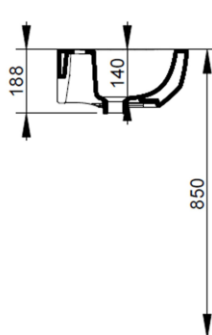

Cod. D431401

White

DOP-No 14688

Wall mounted basin with overflow and central taphole; for assembly alone with syphon. To be installed with compatible fixings according to wall type.

Width mm)	500
Depth (mm)	385
Height mm)	170
Weight Kg)	13,00
Overflow hole	Si
Tap Holes	One-hole
Installation	wall mounted

available colours:

NOT PROVIDED FIXINGS / ACCESSORIES / SPARE PARTS

(* Mandatory)

V3021CR
Push button pop-up waste, with overflow, chrome plated

V303081
Design syphon for basin

V3030CR
Design syphon for basin