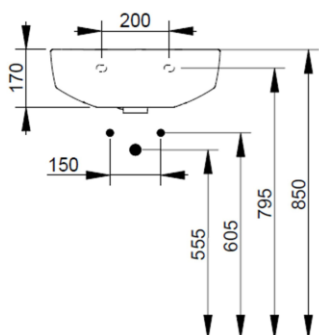

Cod. D431401

White

DOP-No 14688

Wall mounted basin with overflow and central taphole; for assembly alone with syphon. To be installed with compatible fixings according to wall type.

Width mm)	500
Depth (mm)	385
Height mm)	170
Weight Kg)	13,00
Overflow hole	Si
Tap Holes	One-hole
Installation	wall mounted

available colours:

NOT PROVIDED FIXINGS / ACCESSORIES / SPARE PARTS

(* Mandatory)

V3021CR
Push button pop-up waste, with overflow, chrome plated

V303081
Design syphon for basin

V3030CR
Design syphon for basin