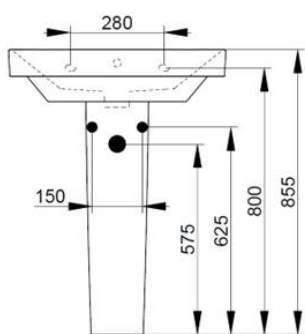

Cod. D431001

White

DOP-No 14688

Wall mounted basin with overflow and central taphole; for assembly with pedestal, semi-pedestal, or alone with syphon. To be installed with compatible fixings according to wall type.

Width mm)	650
Depth (mm)	480
Height mm)	170
Weight Kg)	20,40
Overflow hole	Si
Tap Holes	One-hole
Installation	wall mounted

available colours:

NOT PROVIDED FIXINGS / ACCESSORIES / SPARE PARTS

(\* Mandatory)

**D461501**  
Ceramic pedestal

**D461801**  
Ceramic semi-pedestal supplied with fixation set.

**V3021CR**  
Push button pop-up waste, with overflow, chrome plated

**V303081**  
Design syphon for basin

**V3030CR**  
Design syphon for basin