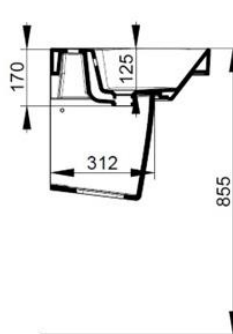

Cod. D431001

White

DOP-No 14688

Wall mounted basin with overflow and central taphole; for assembly with pedestal, semi-pedestal, or alone with syphon. To be installed with compatible fixings according to wall type.

Width mm)	650
Depth (mm)	480
Height mm)	170
Weight Kg)	20,40
Overflow hole	Si
Tap Holes	One-hole
Installation	wall mounted

available colours:

NOT PROVIDED FIXINGS / ACCESSORIES / SPARE PARTS

(\* Mandatory)