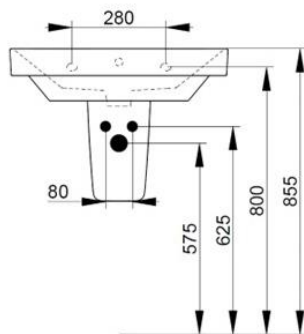

Cod. D431001

White

DOP-No 14688

Wall mounted basin with overflow and central taphole; for assembly with pedestal, semi-pedestal, or alone with syphon. To be installed with compatible fixings according to wall type.

Width mm)	650
Depth (mm)	480
Height mm)	170
Weight Kg)	20,40
Overflow hole	Si
Tap Holes	One-hole
Installation	wall mounted

available colours:

NOT PROVIDED FIXINGS / ACCESSORIES / SPARE PARTS

(\* Mandatory)

**D461501**  
Ceramic pedestal

**D461801**  
Ceramic semi-pedestal supplied with fixation set.

**V3021CR**  
Push button pop-up waste, with overflow, chrome plated

**V303081**  
Design syphon for basin

**V3030CR**  
Design syphon for basin