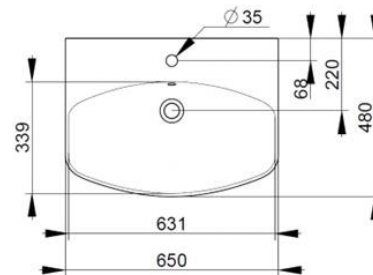

Cod. D431001

White

DOP-No 14688

Wall mounted basin with overflow and central taphole; for assembly with pedestal, semi-pedestal, or alone with syphon. To be installed with compatible fixings according to wall type.

Width mm)	650
Depth (mm)	480
Height mm)	170
Weight Kg)	20,40
Overflow hole	Si
Tap Holes	One-hole
Installation	wall mounted

available colours:

NOT PROVIDED FIXINGS / ACCESSORIES / SPARE PARTS

(\* Mandatory)