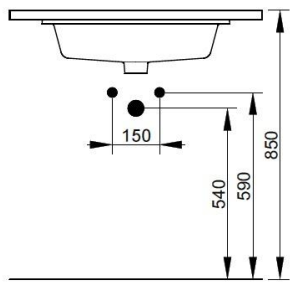

Cod. D320701

White

DOP-No 14688

Under countertop rectangular basin, with overflow; supplied with furniture cutting template and fixation set.

Width (mm)	595
Depth (mm)	440
Height (mm)	170
Weight (Kg)	10,00
Overflow hole	Si
Tap Holes	No-hole
Installation	under countertop

note: Not glazed at the bottom

PROVIDED FIXINGS / ACCESSORIES

F332199

Fixation set for under countertop basin.

NOT PROVIDED FIXINGS / ACCESSORIES / SPARE PARTS

(* Mandatory)

V3021CR

Push button pop-up waste, with overflow, chrome plated