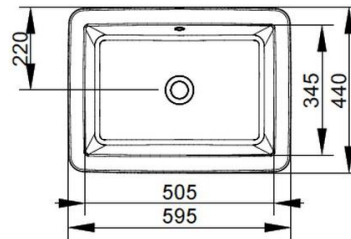

Cod. D320701

White

DOP-No 14688

Under countertop rectangular basin, with overflow; supplied with furniture cutting template and fixation set.

Width (mm)	595
Depth (mm)	440
Height (mm)	170
Weight (Kg)	10,00
Overflow hole	Si
Tap Holes	No-hole
Installation	under countertop

note: Not glazed at the bottom

PROVIDED FIXINGS / ACCESSORIES

F332199

Fixation set for under countertop basin.

NOT PROVIDED FIXINGS / ACCESSORIES / SPARE PARTS

(* Mandatory)

V3021CR

Push button pop-up waste, with overflow, chrome plated