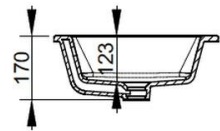

Cod. D320701

White

DOP-No 14688

Under countertop rectangular basin, with overflow; supplied with furniture cutting template and fixation set.

Width (mm)	595
Depth (mm)	440
Height (mm)	170
Weight (Kg)	10,00
Overflow hole	Si
Tap Holes	No-hole
Installation	under countertop

note: Not glazed at the bottom

PROVIDED FIXINGS / ACCESSORIES

F332199

Fixation set for under countertop basin.

NOT PROVIDED FIXINGS / ACCESSORIES / SPARE PARTS

(* Mandatory)

V3021CR

Push button pop-up waste, with overflow, chrome plated