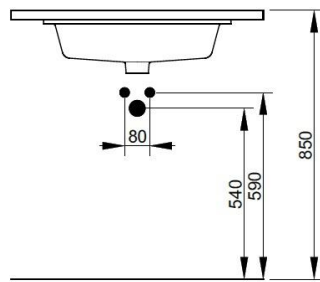

Cod. D320701

White

DOP-No 14688

Under countertop rectangular basin, with overflow; supplied with furniture cutting template and fixation set.

Width (mm)	595
Depth (mm)	440
Height (mm)	170
Weight (Kg)	10,00
Overflow hole	Si
Tap Holes	No-hole
Installation	under countertop

note: Not glazed at the bottom

PROVIDED FIXINGS / ACCESSORIES

F332199

Fixation set for under countertop basin.

NOT PROVIDED FIXINGS / ACCESSORIES / SPARE PARTS

(* Mandatory)

V3021CR

Push button pop-up waste, with overflow, chrome plated