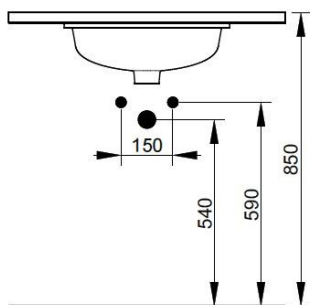

Cod. D320301

White

DOP-No 14688

Under countertop oval basin, with overflow; supplied with furniture cutting template and fixation set.

Width mm)	480
Depth (mm)	350
Height mm)	175
Weight Kg)	6,00
Overflow hole	Si
Tap Holes	No-hole
Installation	under countertop

note: Not glazed at the bottom

PROVIDED FIXINGS / ACCESSORIES

F332199

Fixation set for under countertop basin.

NOT PROVIDED FIXINGS / ACCESSORIES / SPARE PARTS

(* Mandatory)

V3021CR

Push button pop-up waste, with overflow, chrome plated