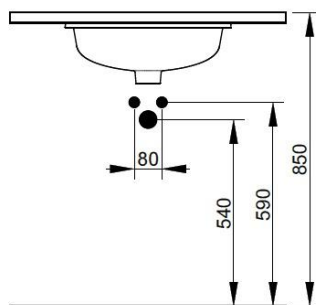

Cod. D320301

White

DOP-No 14688

Under countertop oval basin, with overflow; supplied with furniture cutting template and fixation set.

Width mm)	480
Depth (mm)	350
Height mm)	175
Weight Kg)	6,00
Overflow hole	Si
Tap Holes	No-hole
Installation	under countertop

note: Not glazed at the bottom

PROVIDED FIXINGS / ACCESSORIES

F332199

Fixation set for under countertop basin.

NOT PROVIDED FIXINGS / ACCESSORIES / SPARE PARTS

(* Mandatory)

V3021CR

Push button pop-up waste, with overflow, chrome plated