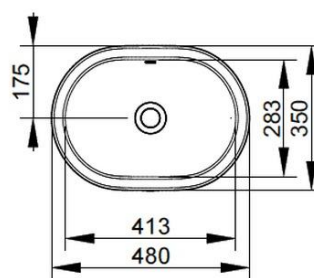

Cod. D320301

White

DOP-No 14688

Under countertop oval basin, with overflow; supplied with furniture cutting template and fixation set.

Width mm)	480
Depth (mm)	350
Height mm)	175
Weight Kg)	6,00
Overflow hole	Si
Tap Holes	No-hole
Installation	under countertop

note: Not glazed at the bottom

PROVIDED FIXINGS / ACCESSORIES

F332199

Fixation set for under countertop basin.

NOT PROVIDED FIXINGS / ACCESSORIES / SPARE PARTS

(* Mandatory)

V3021CR

Push button pop-up waste, with overflow, chrome plated