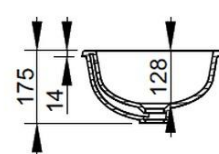

Cod. D320301

White

DOP-No 14688

Under countertop oval basin, with overflow; supplied with furniture cutting template and fixation set.

Width mm)	480
Depth (mm)	350
Height mm)	175
Weight Kg)	6,00
Overflow hole	Si
Tap Holes	No-hole
Installation	under countertop

note: Not glazed at the bottom

PROVIDED FIXINGS / ACCESSORIES

F332199

Fixation set for under countertop basin.

NOT PROVIDED FIXINGS / ACCESSORIES / SPARE PARTS

(* Mandatory)

V3021CR

Push button pop-up waste, with overflow, chrome plated