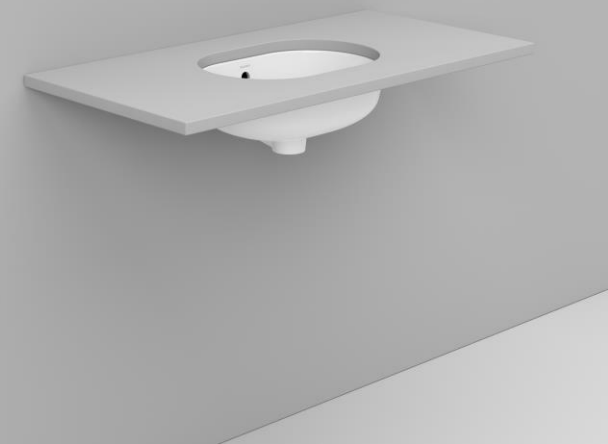

Cod. D320301

White

DOP-No 14688

Under countertop oval basin, with overflow; supplied with furniture cutting template and fixation set.

Width mm)	480
Depth (mm)	350
Height mm)	175
Weight Kg)	6,00
Overflow hole	Si
Tap Holes	No-hole
Installation	under countertop

note: Not glazed at the bottom

PROVIDED FIXINGS / ACCESSORIES

F332199

Fixation set for under countertop basin.

NOT PROVIDED FIXINGS / ACCESSORIES / SPARE PARTS

(* Mandatory)

V3021CR

Push button pop-up waste, with overflow, chrome plated