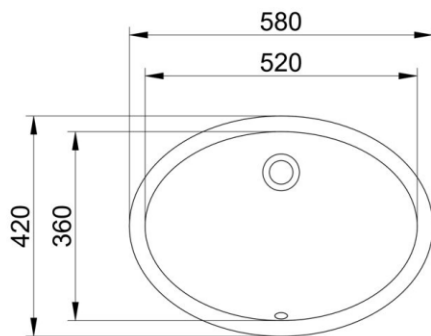

Cod. D320101

White

DOP-No 14688

Under countertop oval basin, with overflow. Supplied with furniture cutting template and fixation set.

Width mm)	580
Depth (mm)	420
Height mm)	215
Weight Kg)	8,4
Overflow hole	Si
Tap Holes	No-hole
Installation	under countertop

nota:
parte inferiore del lavabo non smaltata.

PROVIDED FIXINGS / ACCESSORIES

F332199

Fixation set for under countertop basin.

NOT PROVIDED FIXINGS / ACCESSORIES / SPARE PARTS

(* Mandatory)

V3021CR

Push button pop-up waste,
with overflow, chrome
plated