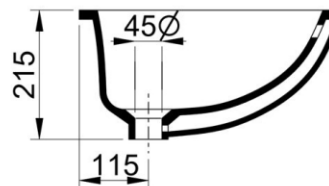

Cod. D320101

White

DOP-No 14688

Under countertop oval basin, with overflow. Supplied with furniture cutting template and fixation set.

Width mm)	580
Depth (mm)	420
Height mm)	215
Weight Kg)	8,4
Overflow hole	Si
Tap Holes	No-hole
Installation	under countertop

nota:
parte inferiore del lavabo non smaltata.

PROVIDED FIXINGS / ACCESSORIES

F332199

Fixation set for under countertop basin.

NOT PROVIDED FIXINGS / ACCESSORIES / SPARE PARTS

(* Mandatory)

V3021CR

Push button pop-up waste,
with overflow, chrome
plated