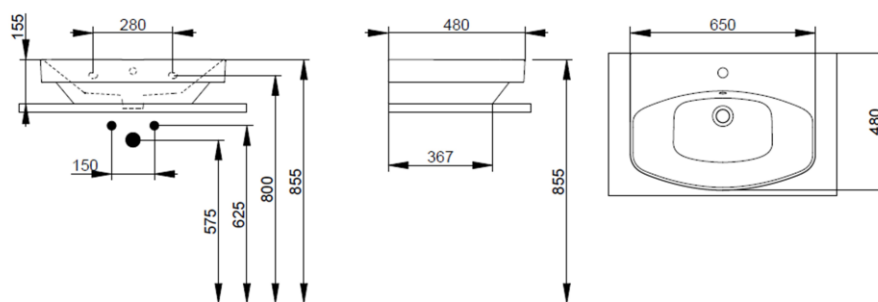

Cod. D431801

White

DOP-No 997

Vessel basin with overflow and central taphole; grinded at the bottom for assembly on furniture. To be installed with compatible fixings according to wall type, not supplied.

Width mm)	650
Depth (mm)	480
Height mm)	170
Weight Kg)	20,40
Overflow hole	Si
Tap Holes	One-hole
Installation	wall mounted

available colours:

NOT PROVIDED FIXINGS / ACCESSORIES / SPARE PARTS

(* Mandatory)

V3021CR
Push button pop-up waste, with overflow, chrome plated

V303299
Hidden syphon for recessed basin with furniture, chrome plated

V303081
Design syphon for basin

V3030CR
Design syphon for basin

F303199
Fixation set for basin.