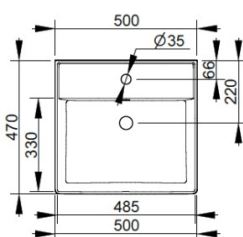

Cod. D371401

White

DOP-No 14688

Basin with overflow and central taphole; grinded at the bottom for assembly on furniture. Compatible with structure, using dedicated fixings. To be installed with compatible fixings according to wall type, not supplied.

Width mm)	500
Depth (mm)	470
Height mm)	135
Weight Kg)	16,4
Overflow hole	Si
Tap Holes	
Installation	

available colours:

White

Matt White

Matt Black