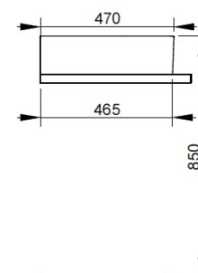

Cod. D371401

White

DOP-No 14688

Basin with overflow and central taphole; grinded at the bottom for assembly on furniture. Compatible with structure, using dedicated fixings. To be installed with compatible fixings according to wall type, not supplied.

Width mm)	500
Depth (mm)	470
Height mm)	135
Weight Kg)	16,4
Overflow hole	Si
Tap Holes	
Installation	

available colours:

White

Matt White

Matt Black