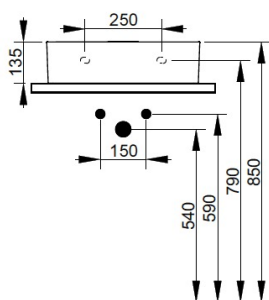

Cod. D371401

White

DOP-No 14688

Basin with overflow and central taphole; grinded at the bottom for assembly on furniture. Compatible with structure, using dedicated fixings. To be installed with compatible fixings according to wall type, not supplied.

Width mm)	500
Depth (mm)	470
Height mm)	135
Weight Kg)	16,4
Overflow hole	Si
Tap Holes	
Installation	

available colours:

White

Matt White

Matt Black