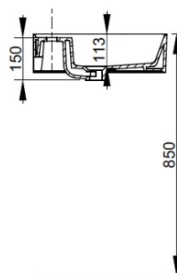

Cod. D371401

White

DOP-No 14688

Basin with overflow and central taphole; grinded at the bottom for assembly on furniture. Compatible with structure, using dedicated fixings. To be installed with compatible fixings according to wall type, not supplied.

Width mm)	500
Depth (mm)	470
Height mm)	135
Weight Kg)	16,4
Overflow hole	Si
Tap Holes	
Installation	

available colours:

White

Matt White

Matt Black

### NOT PROVIDED FIXINGS / ACCESSORIES / SPARE PARTS

(\* Mandatory)

**V302181**

Push button pop-up waste, with overflow, chrome plated

**V3021CR**

Push button pop-up waste, with overflow, chrome plated

**V303299**