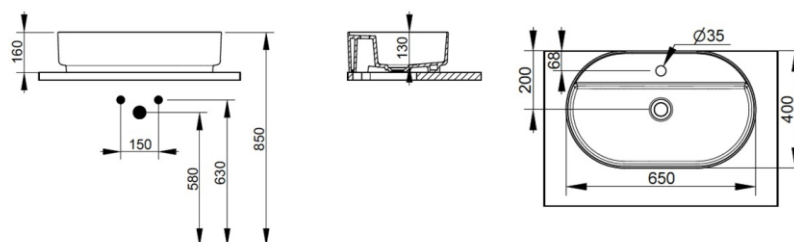

Cod. D312001

White

DOP-No 14688

Oval vessel basin with thin walls with taphole and without overflow, supplied with ceramic covered waste and fixation set

Width mm)	650
Depth (mm)	400
Height mm)	160
Weight Kg)	13,5
Overflow hole	No
Tap Holes	One-hole
Installation	vessel installation

available colours:

White

Matt White

Antique Pink

Warm Clay

Concrete Grey

Wild Sage

Sky Blue

Matt Black

PROVIDED FIXINGS / ACCESSORIES

F332099

Vessel basin furniture fixing

V302501

Pop-up waste for basin with D75 ceramic cover.

NOT PROVIDED FIXINGS / ACCESSORIES / SPARE PARTS

(* Mandatory)

V302701

Rod control for pop-up waste with D75 mm ceramic cover

V303299

Hidden syphon for recessed basin with furniture, chrome plated

V303081

Design syphon for basin

V3030CR

Design syphon for basin