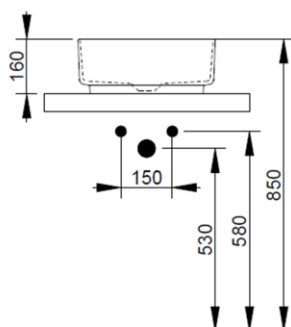

Cod. D311701

White

DOP-No 997

Square vessel basin with thin walls without taphole and overflow, supplied with ceramic covered waste and fixation set

Width mm)	400
Depth (mm)	400
Height mm)	160
Weight Kg)	8,80
Overflow hole	No
Tap Holes	No-hole
Installation	vessel installation

available colours:

White

Matt White

Antique Pink

Warm Clay

Concrete Grey

Wild Sage

Sky Blue

Matt Black

PROVIDED FIXINGS / ACCESSORIES

F332099

Vessel basin furniture fixing

V302501

Pop-up waste for basin with D75 ceramic cover.

NOT PROVIDED FIXINGS / ACCESSORIES / SPARE

(* Mandatory)

V303299

Hidden syphon for recessed basin with furniture, chrome plated

V303081

Design syphon for basin

V3030CR

Design syphon for basin

V302701

Rod control for pop-up waste with D75 mm ceramic cover