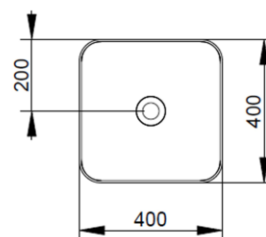

Cod. D311701

White

DOP-No 997

Square vessel basin with thin walls without taphole and overflow, supplied with ceramic covered waste and fixation set

Width mm)	400
Depth (mm)	400
Height mm)	160
Weight Kg)	8,80
Overflow hole	No
Tap Holes	No-hole
Installation	vessel installation

available colours:

White

Matt White

Antique Pink

Warm Clay

Concrete Grey

Wild Sage

Sky Blue

Matt Black